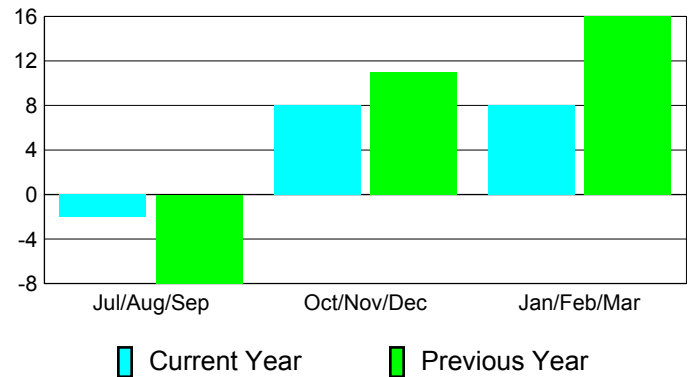

Gender Comparison 2010-2011

Jul/Aug/Sep

Oct/Nov/Dec

Jan/Feb/Mar

Male

Female