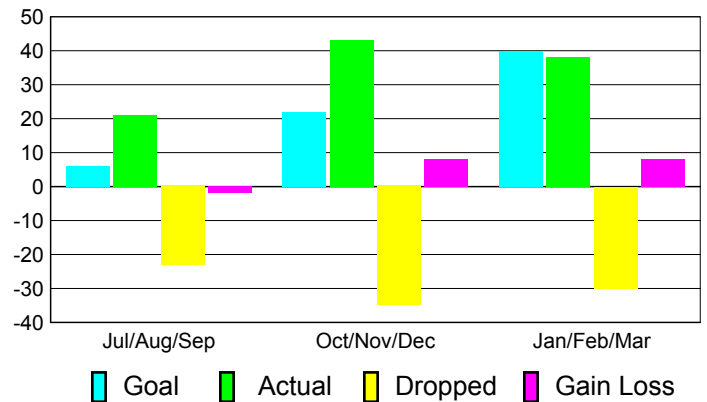

### YTD Status Quo Clubs 2010-2011

Status Quo Clubs Compared to Status Quo Members

## MEMBERSHIP

**Membership Results  
2010-2011**

**Membership  
2009-2010**

Month	Net Memb Goal	Actual New Memb	Actual Dropped Memb	Gain/Loss of Memb	Gain/Loss of Memb
Jul/Aug/Sep	6	21	-23	-2	-8
Oct/Nov/Dec	22	43	-35	8	11
Jan/Feb/Mar	40	38	-30	8	16
<b>Totals</b>	<b>68</b>	<b>102</b>	<b>-88</b>	<b>14</b>	<b>19</b>

### Membership Results 2010-2011

Goal, New, Dropped, Gain/Loss

### Comparison of Membership Gain/Loss

Current Year Compared to the Previous Year